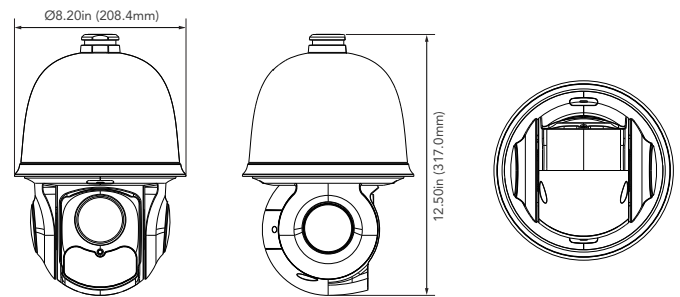

AVC-PHNT31X20LC

2MP/3MP HD-TVI & AHD HYBRID OUTDOOR IP PTZ CAMERA

2MP/3MP HD-TVI & AHD HYBRID OUTDOOR IP PTZ CAMERA

2MP/3MP HD-TVI & AHD HYBRID OUTDOOR IP PTZ CAMERA WITH SMART IR ILLUMINATION

The AVC-PHNT31X20LC 3MP/2MP Hybrid Outdoor PTZ Camera is our newest generation model with added support for HD-TVI and AHD video formats. With Smart IR illumination, this camera can view a distance of up to 300ft. at night time and provide true day/night mode with ICR. The Autofocus 5.5mm ~ 110mm Zoom lens allows the camera to produce clear, sharp images. This camera features Digital WDR capabilities, 3D Digital Noise Reduction, and a microSD memory card slot of up to 128GB for standalone recording applications. The AVC-PHNT31X20LC requires 24VDC and has weather-proof protection with an IP66 outdoor rating and includes a ceiling mount.

FUNCTIONS

- H.265 Main Profile Video Compression
- Maximum Resolution: 2048 x 1536
- 3MP (2048 x 1536) & 2MP (1920 x 1080) Full Real Time Coding
- Autofocus 0.2" ~ 4.3" (5.5mm ~ 110mm) Zoom Lens (20x Optical)
- Smart IR Illumination Up to 300ft (90m).
- True Day/Night ICR Auto Switch
- 3D DNR, Digital WDR, Auto White Balance & BLC
- Supports Multi-Streams
- Smart Alarm with Motion and Sensor Features
- Supports Monitoring by Smarts Phones with iOS and Android system and iPad
- Available with Ceiling Mount
- Equipped with TVS 6KV Lighting & Surge Protection
- IP66 Outdoor Rating
- AC12V (10%) / 3A, <15W (IR Off) / <30W (IR On)

DIMENSIONS

Unit : inch (mm)

OPTIONAL ACCESSORIES

AVM-PT-WMT-T30

Copyright © AVYCON. All rights reserved. Specifications and pricing are subject to change without notice.

AVC-PHNT31X20LC

2MP/3MP HYBRID OUTDOOR PTZ CAMERA